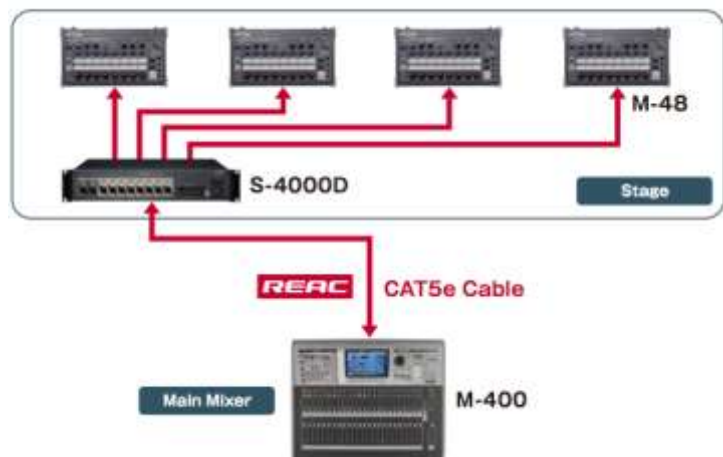

Connect with M-400 V-Mixer